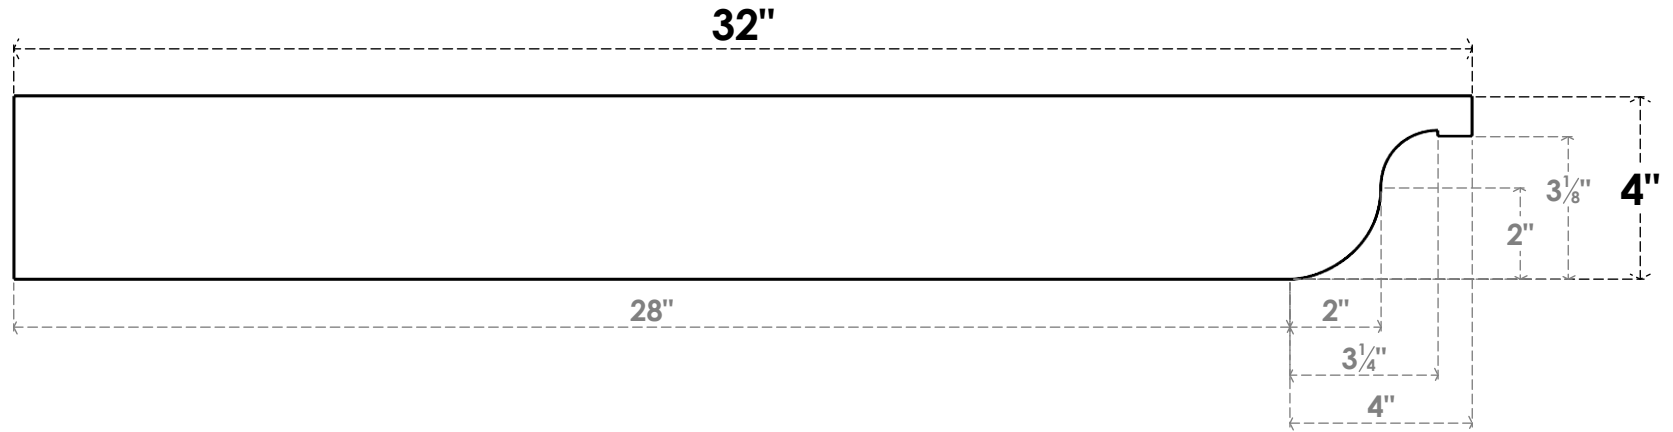

ITEM NUMBER: RFTURS020X04000X32000X004DEL00RCPR

2"W X 4"H X 32"L TIMBERTHANE ROUGH CEDAR DEL MONTE FAUX WOOD SOLID RAFTER TAIL, 4"L END, PRIMED TAN

SIDE PROFILE

FRONT PROFILE

ISOMETRIC

GENERATED DATE : 03/02/2023