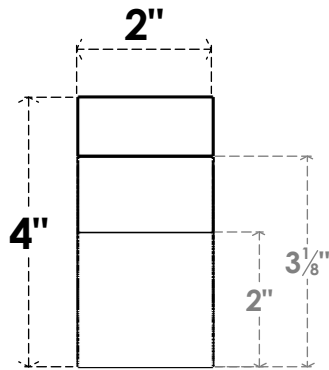

ITEM NUMBER: RFTURS020X04000X32000X004DEL00RCPR

2"W X 4"H X 32"L TIMBERTHANE ROUGH CEDAR DEL MONTE FAUX WOOD SOLID RAFTER TAIL, 4"L END, PRIMED TAN

SIDE PROFILE

FRONT PROFILE

ISOMETRIC

GENERATED DATE : 03/02/2023